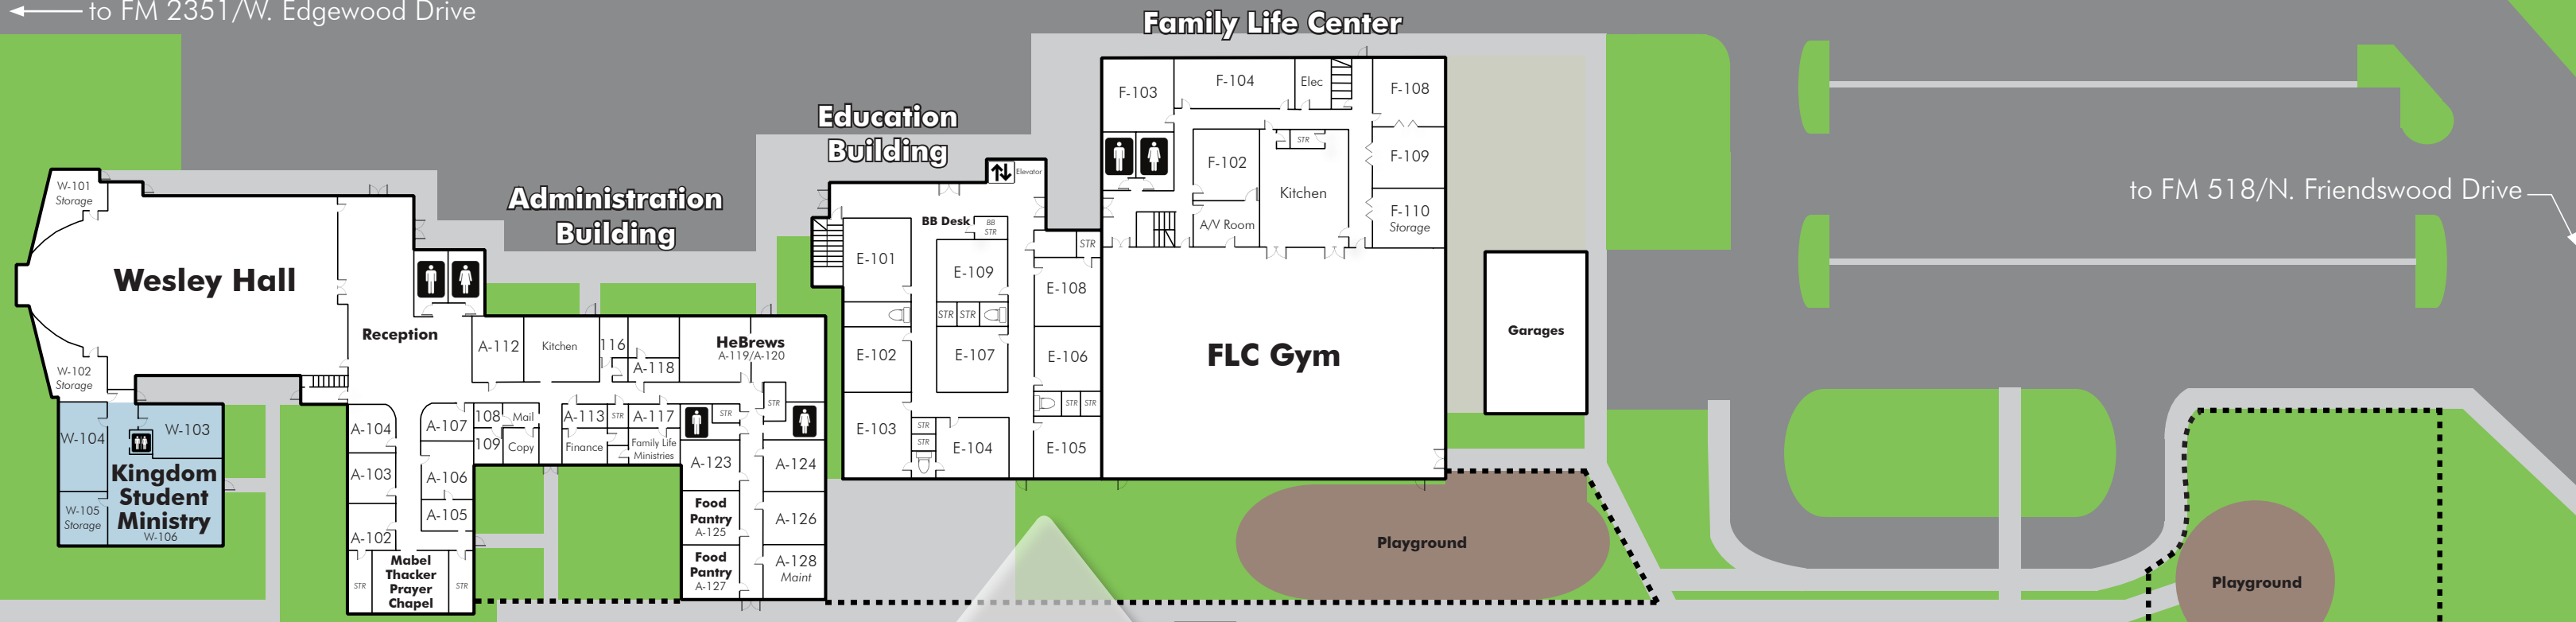

← to FM 2351/W. Edgewood Drive

to FM 518/N. Friendswood Drive

← to FM 2351/W. Edgewood Drive

From our humble beginnings in 1964, we have grown to the sprawling campus we are today. Our campus has many amenities to offer including:

**FRIENDSWOOD
METHODIST**
110 N. FRIENDSWOOD DRIVE
FRIENDSWOOD, TX 77546
FRIENDSWOODMETHODIST.ORG

Additional Parking