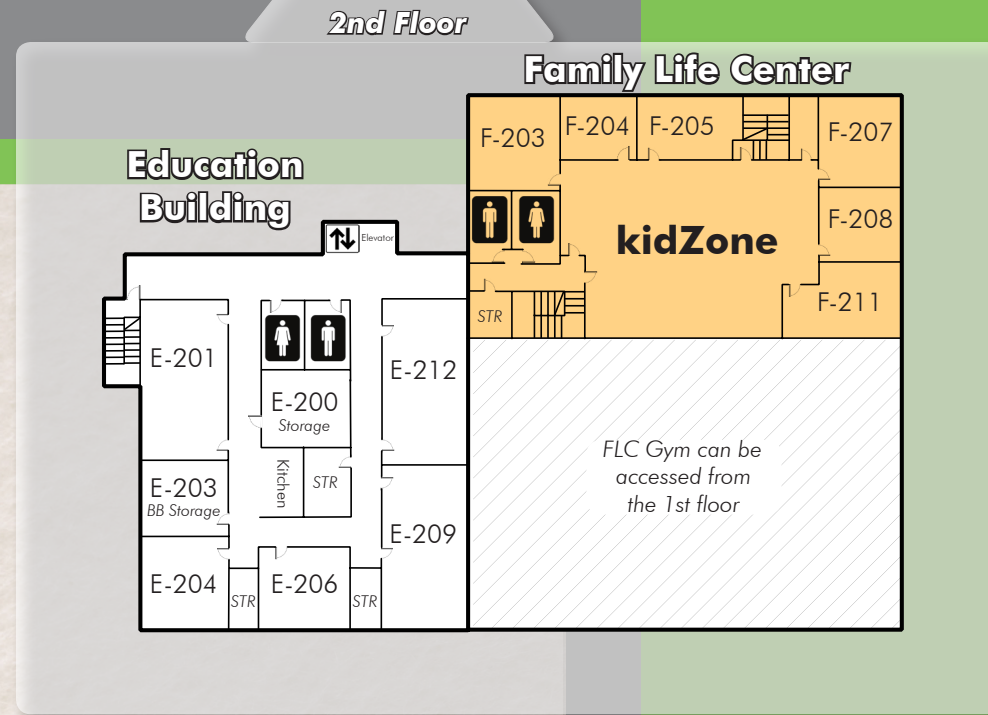

← to FM 2351/W. Edgewood Drive

to FM 518/N. Friendswood Drive

← to FM 2351/W. Edgewood Drive

From our humble beginnings in 1964, we have grown to the sprawling campus we are today. Our campus has many amenities to offer including:

- **Worship Center:** Sanctuary, Nursery, Music Center, Cry Room with Nursing Room
- **Family Life Center:** Classrooms, Gym, Kitchen, kidZone
- **Education Building:** Classrooms and home to Bright Beginnings Preschool
- **Administration Building:** Reception/Staff Offices, Wesley Hall, Chapel, Kingdom Student Ministry

**FRIENDSWOOD
METHODIST**
110 N. FRIENDSWOOD DRIVE
FRIENDSWOOD, TX 77546
FRIENDSWOODMETHODIST.ORG

Additional Parking