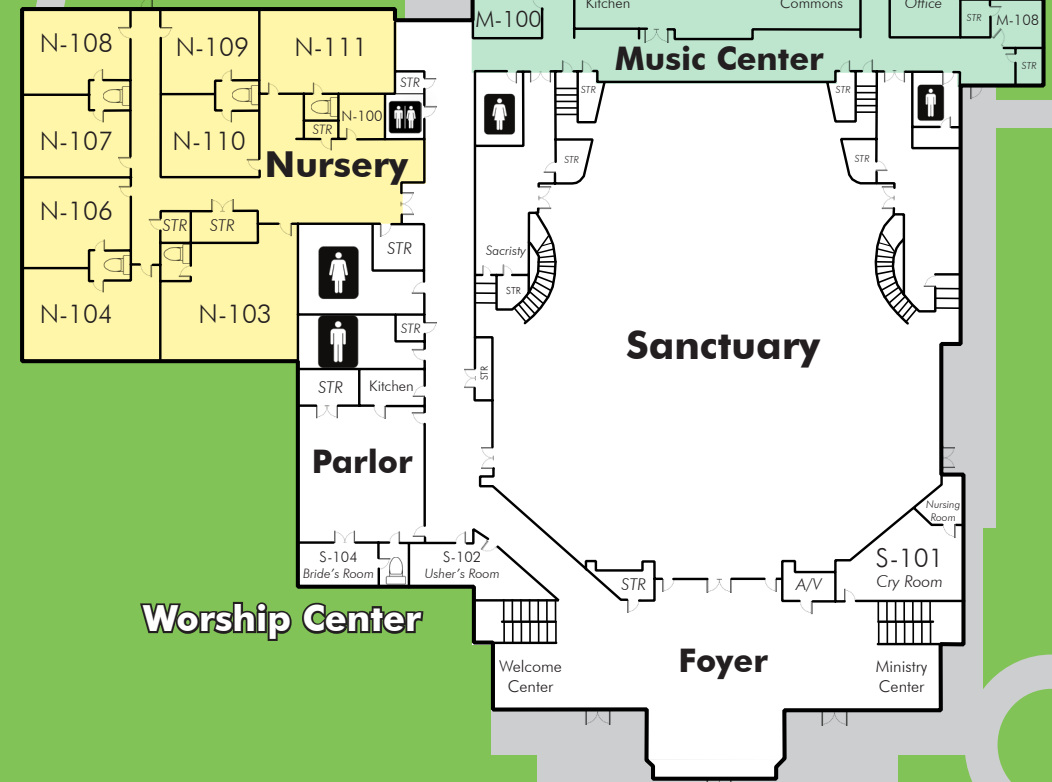

← to FM 2351/W. Edgewood Drive

PARKING AVAILABLE HERE

Family Life Center

Education Building

Administration Building

PARKING AVAILABLE HERE

to FM 518/N. Friendswood Drive →

← to FM 2351/W. Edgewood Drive

2nd Floor

Family Life Center

Education Building

kidZone

FLC Gym can be accessed from the 1st floor

From our humble beginnings in 1964, we have grown to the sprawling campus we are today. Our campus has many amenities to offer including:

- Worship Center:** Sanctuary, Nursery, Music Center, Cry Room with Nursing Room
- Family Life Center:** Classrooms, Gym, Kitchen, kidZone
- Education Building:** Classrooms and home to Bright Beginnings Preschool
- Administration Building:** Reception/Staff Offices, Wesley Hall, Chapel, Kingdom Student Ministry