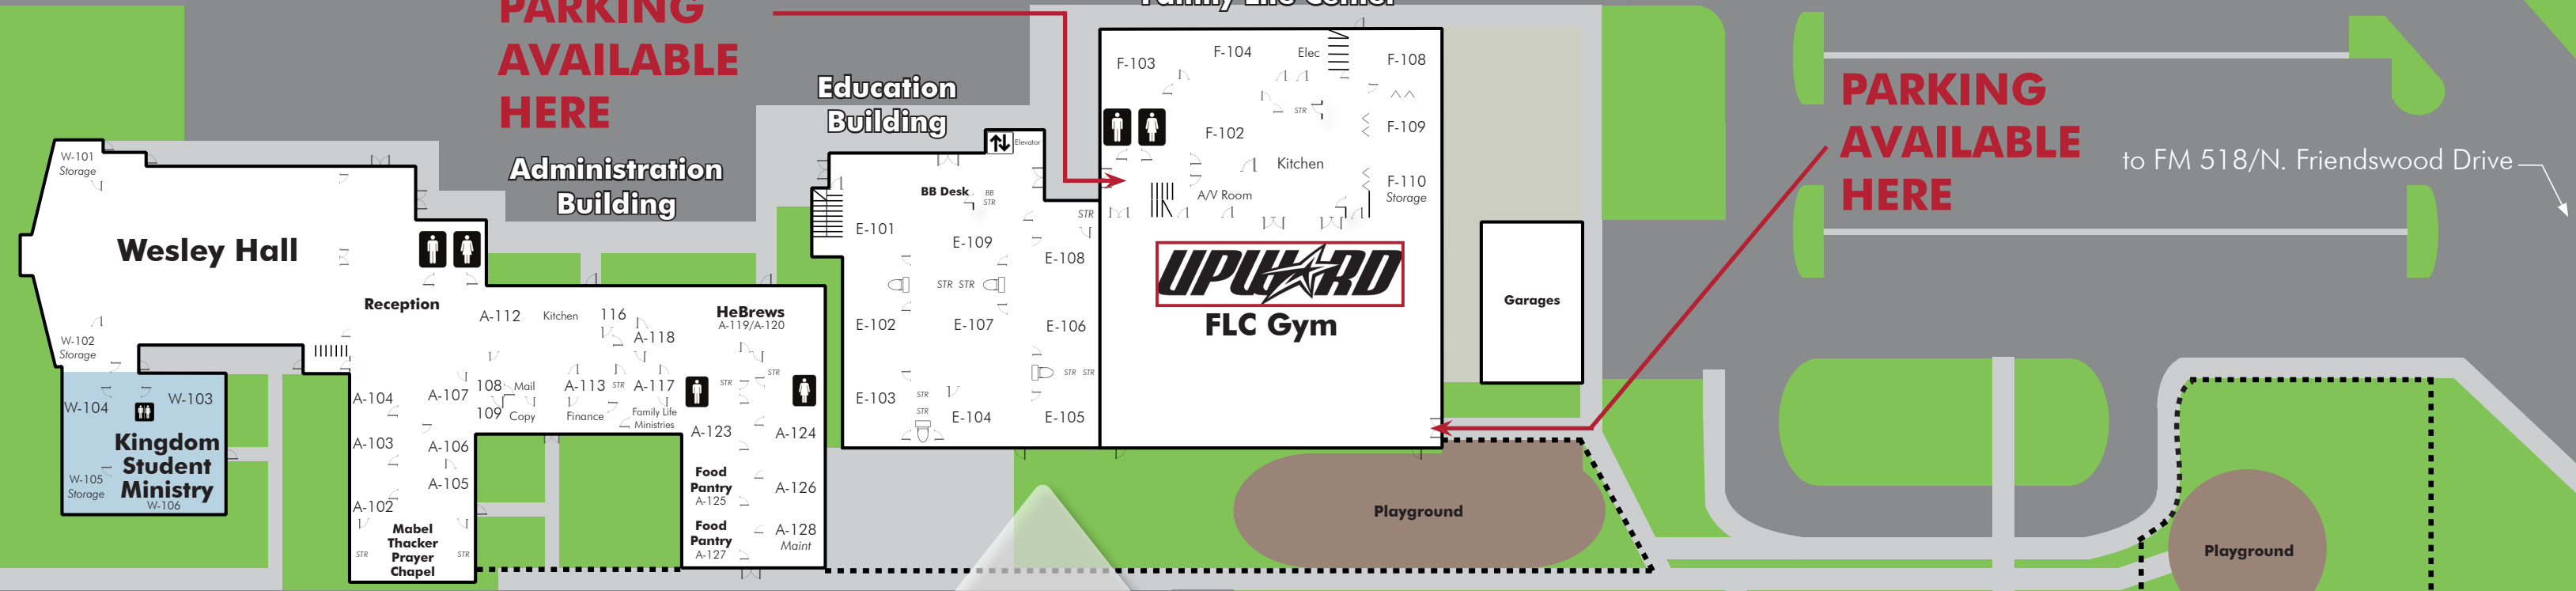

← to FM 2351/W. Edgewood Drive

PARKING AVAILABLE HERE

Family Life Center

Education Building

Administration Building

PARKING AVAILABLE HERE

to FM 518/N. Friendswood Drive →

← to FM 2351/W. Edgewood Drive

2nd Floor

Family Life Center

Education Building

kidZone

FLC Gym can be accessed from the 1st floor

From our humble beginnings in 1964, we have grown to the sprawling campus we are today. Our campus has many amenities to offer including: