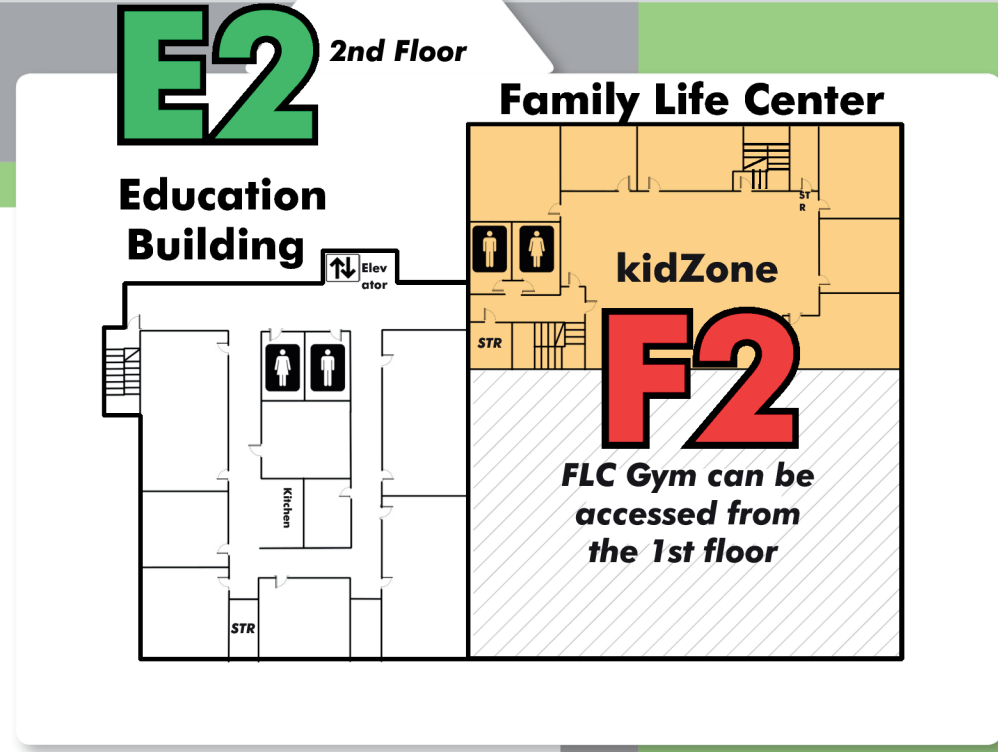

← to FM 2351/W. Edgewood Drive

← to FM 2351/W. Edgewood Drive

to FM 518/N. Friendswood Drive

Additional Parking

FRIENDSWOOD
METHODIST

110N.Friendswood Drive

Friendswood, TX 77546

friendswoodmethodist.org