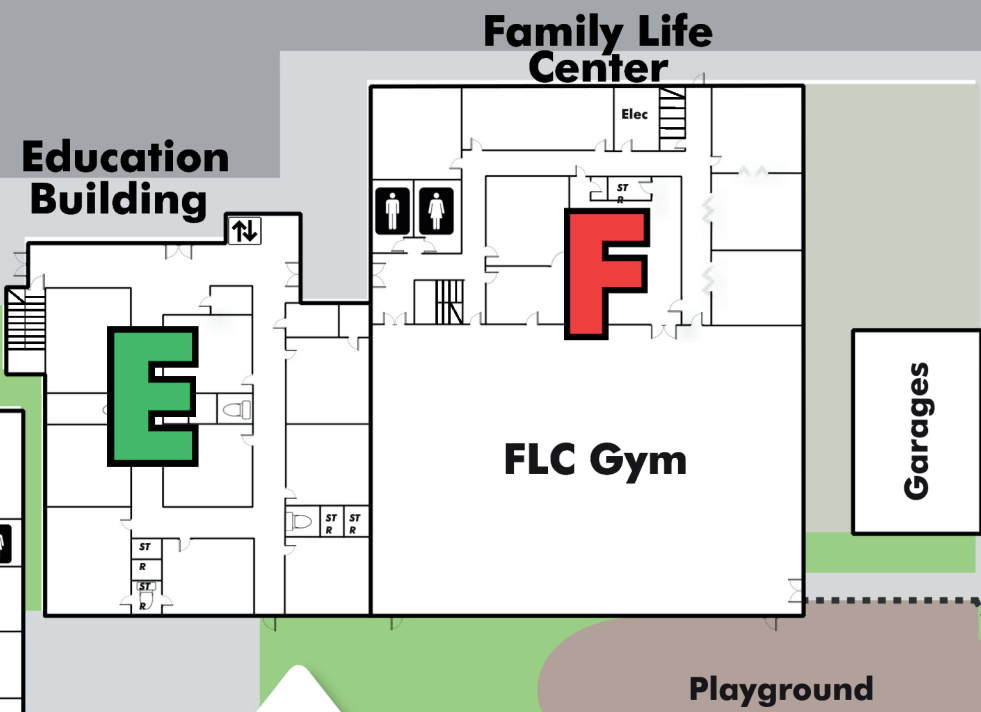

← to FM 2351/W. Edgewood Drive

← to FM 2351/W. Edgewood Drive

to FM 518/N. Friendswood Drive

Additional Parking

FRIENDSWOOD
METHODIST

110N.Friendswood Drive

Friendswood, TX 77546

friendswoodmethodist.org

SUNDAY CLASSES

AT FRIENDSWOOD METHODIST CHURCH

CAMPUS MAP