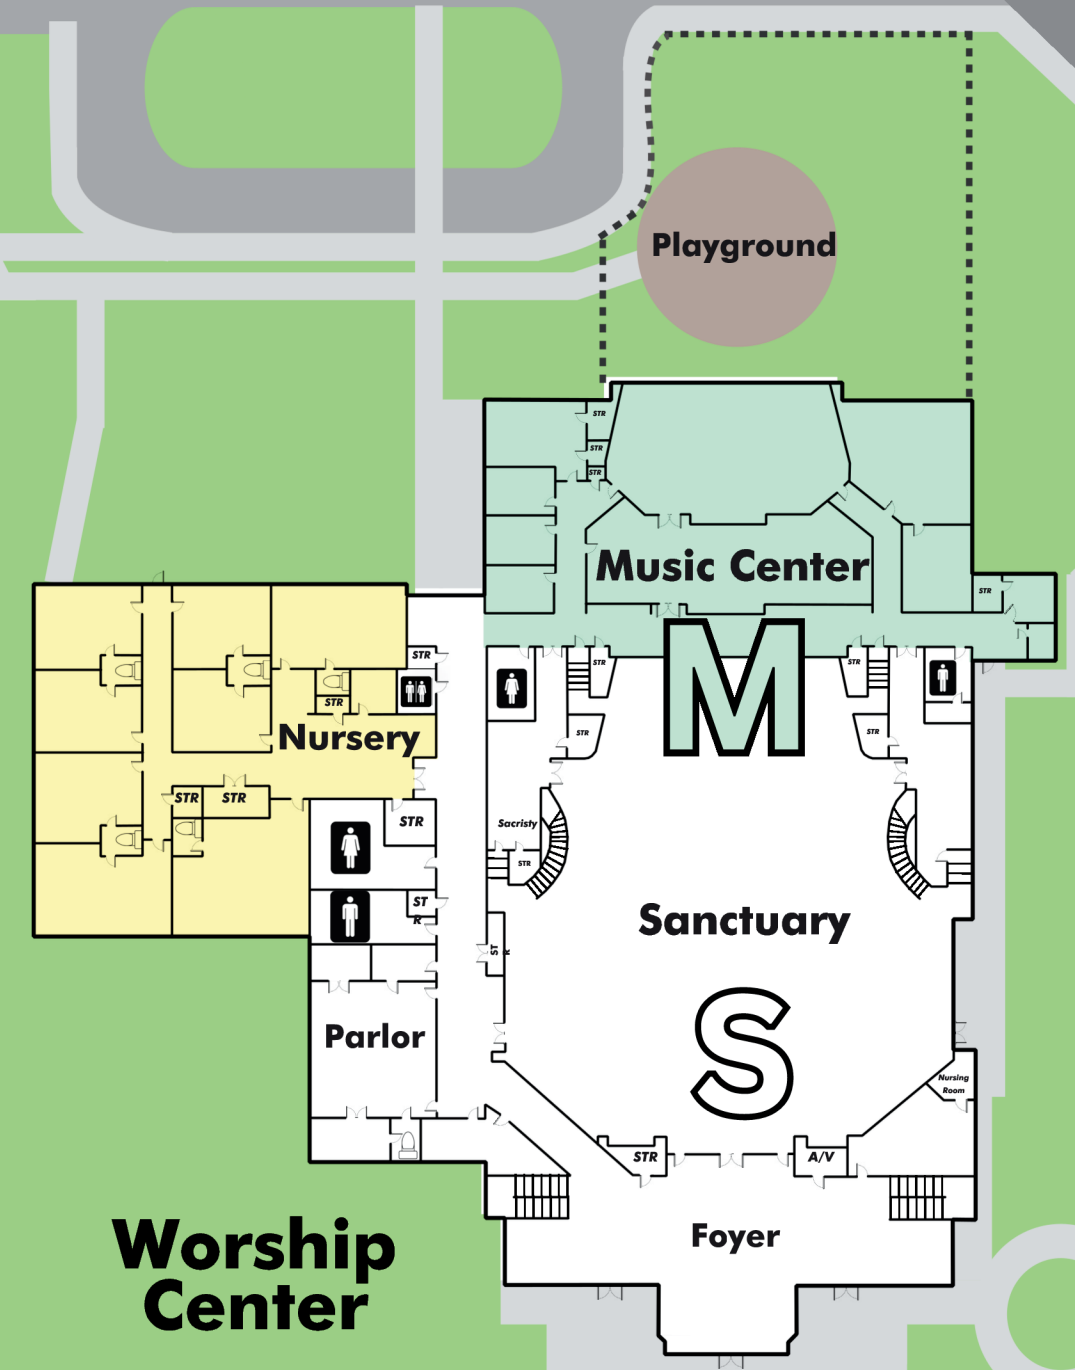

← to FM 2351/W. Edgewood Drive

← to FM 2351/W. Edgewood Drive

to FM 518/N. Friendswood Drive

Additional Parking

FRIENDSWOOD
METHODIST

110N.Friendswood Drive

Friendswood, TX 77546

friendswoodmethodist.org

SUNDAY CLASSES

AT FRIENDSWOOD METHODIST CHURCH

CAMPUS MAP