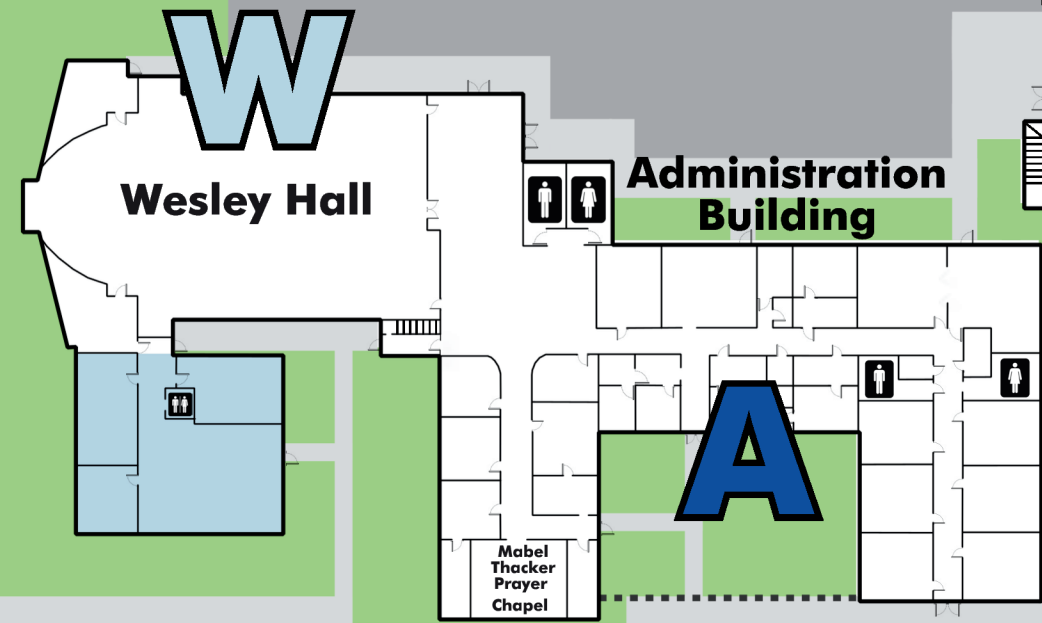

← to FM 2351/W. Edgewood Drive

← to FM 2351/W. Edgewood Drive

to FM 518/N. Friendswood Drive

Additional Parking

FRIENDSWOOD
METHODIST

110N.Friendswood Drive

Friendswood, TX 77546

friendswoodmethodist.org

SUNDAY CLASSES

AT FRIENDSWOOD METHODIST CHURCH

CAMPUS MAP